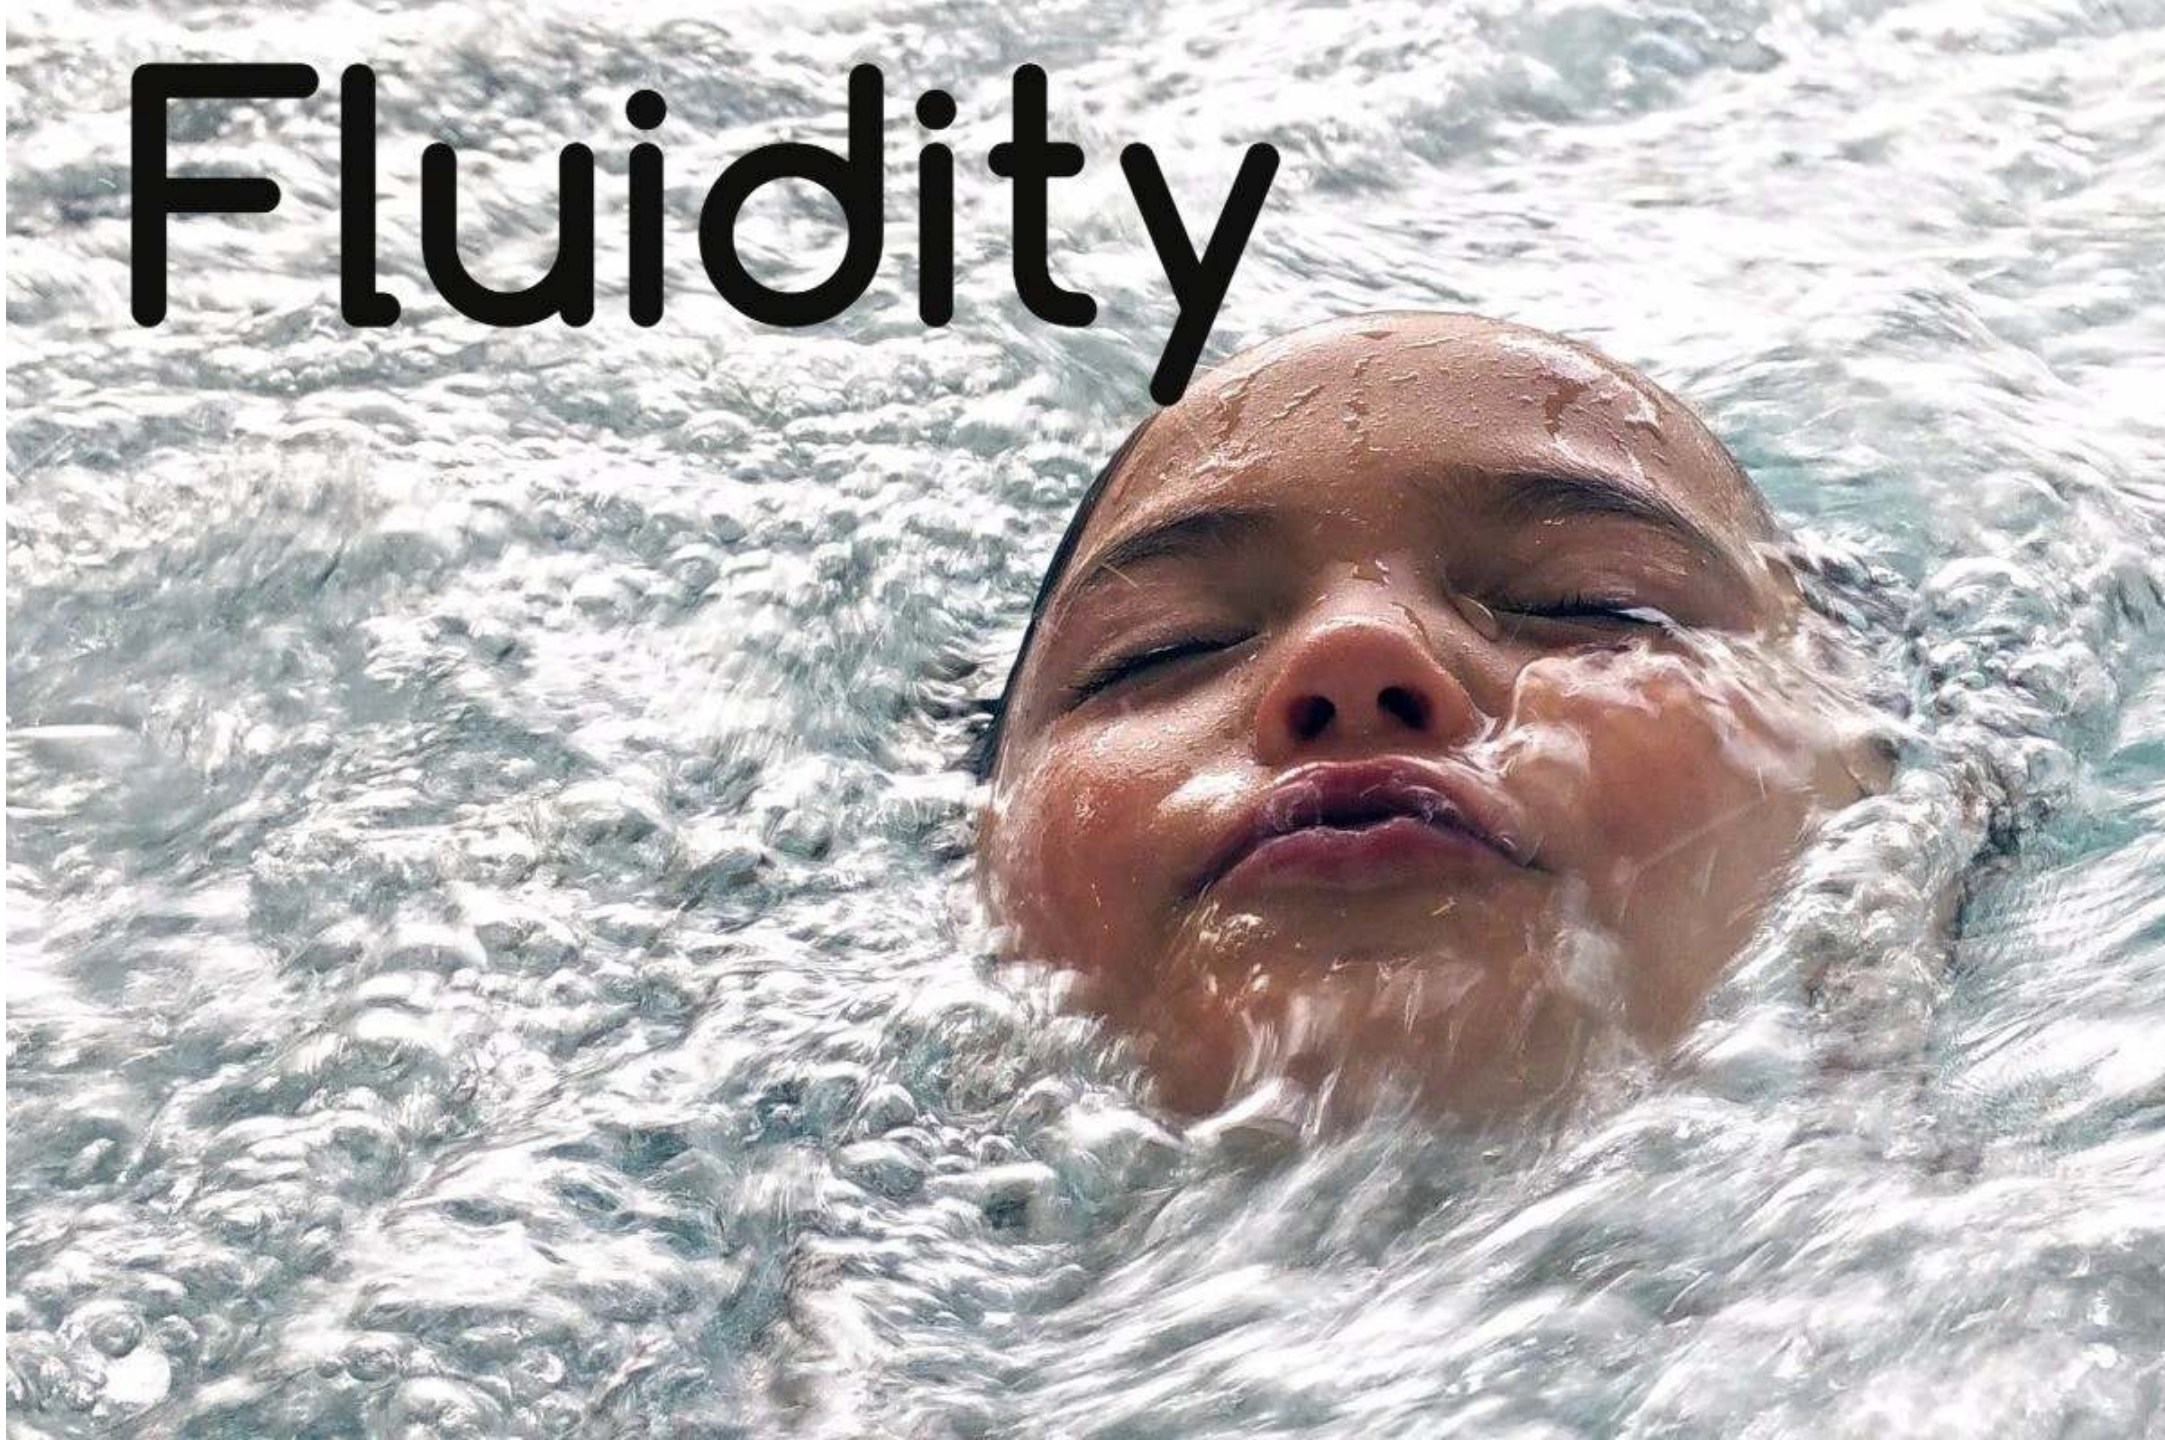

# Pioneer

**BOLD**

Divine

Beauty

ALIGNED

A low-angle shot of a person in a dark jacket with their arms raised, looking up at the sky through a dense forest of tall trees. The person's face is visible, looking upwards with a sense of awe or fulfillment. The background is filled with the intricate branches and green foliage of the trees, creating a textured, natural setting.